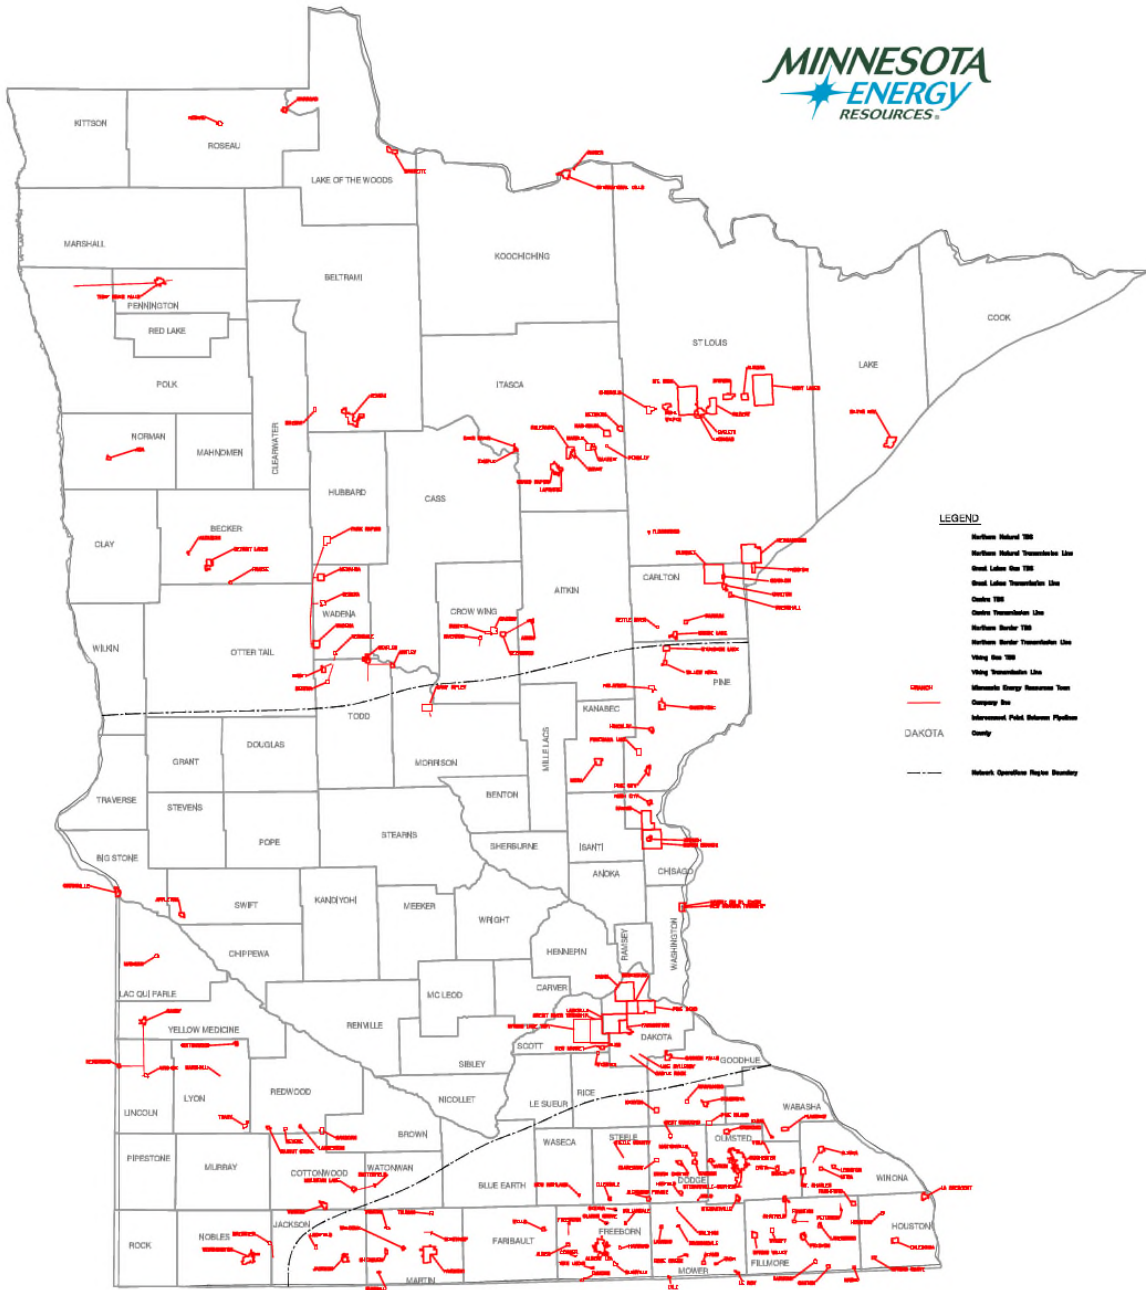

MAP OF MERC SERVICE AREA

2nd Revised Sheet No. 2.04