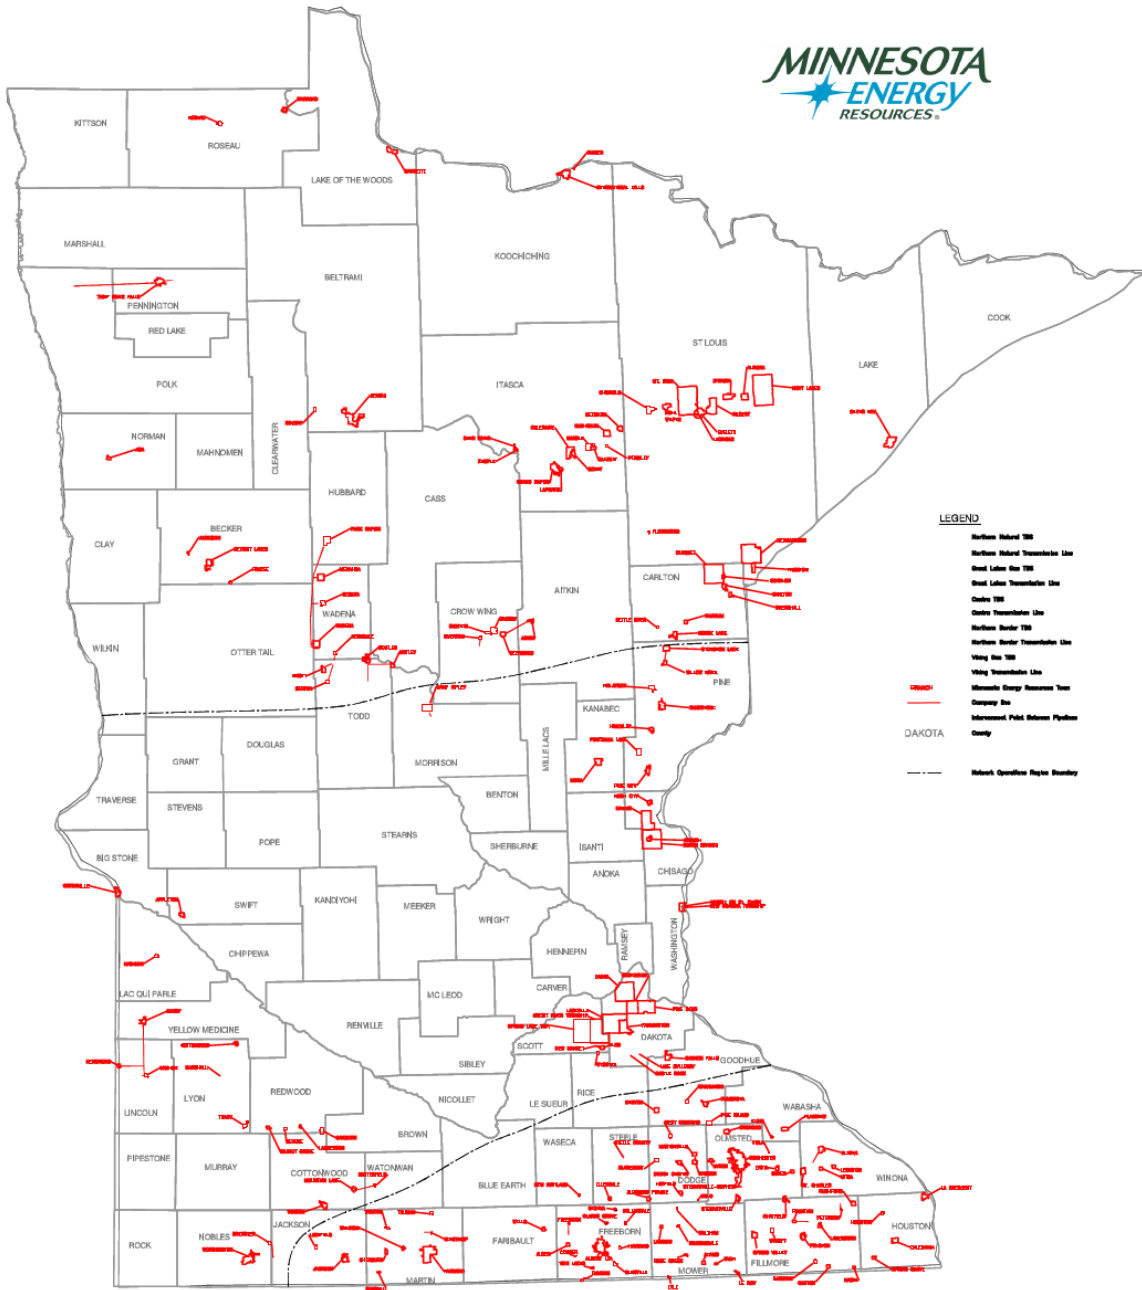

MAP OF MERC SERVICE AREA

2nd Revised Sheet No. 2.04